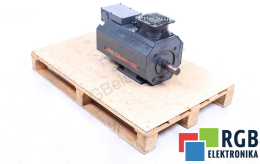

SERVOMOTOR SJ-18.5BW4 11KW 200V 139A MITSUBISHI ELECTRIC

Used MITSUBISHI ELECTRIC SJ-18.5BW4
Tested and cleaned.
24 months guarantee
Dedicated courier
Delivery across Europe even in 15855

TECHNICAL DATA

MANUFACTURER	MITSUBISHI ELECTRIC
MODEL	SJ-18.5BW4
CATEGORY	Spindle motors
WEIGHT [KG]	100.0
HEIGHT [CM]	60.0
LENGTH [CM]	80.0
WIDTH [CM]	60.0

24/7 SUPPORT AVAILABLE
[+48 71 750 09 78](tel:+48717500978)